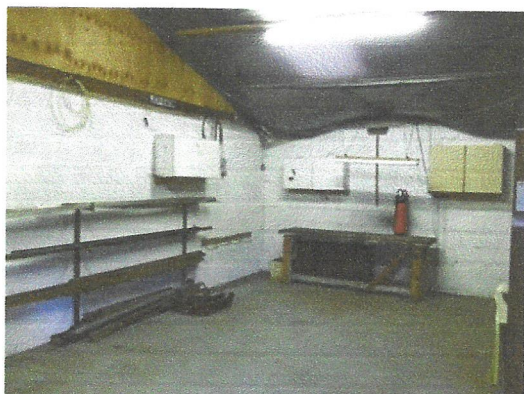

FOR SALE

OIR £40,000

Workshop Unit, Aiskew, Bedale

Workshop unit of approx. 900 sq ft

For full details and to arrange a viewing contact:

M W Darwin & Sons

Chartered Surveyors, Auctioneers, Valuers & Estate Agents